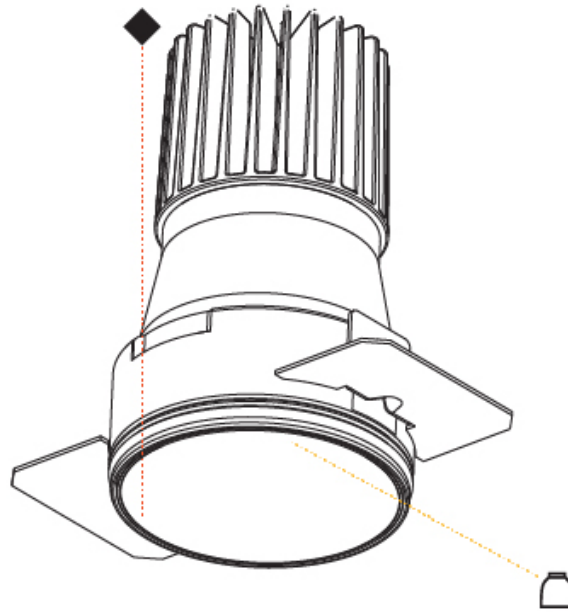

INVADER DEEP TRIMLESS

A35621-

PROJECT	_____
TYPE	_____
SPECIFIER	_____
QUANTITY	_____
DATE	_____

A